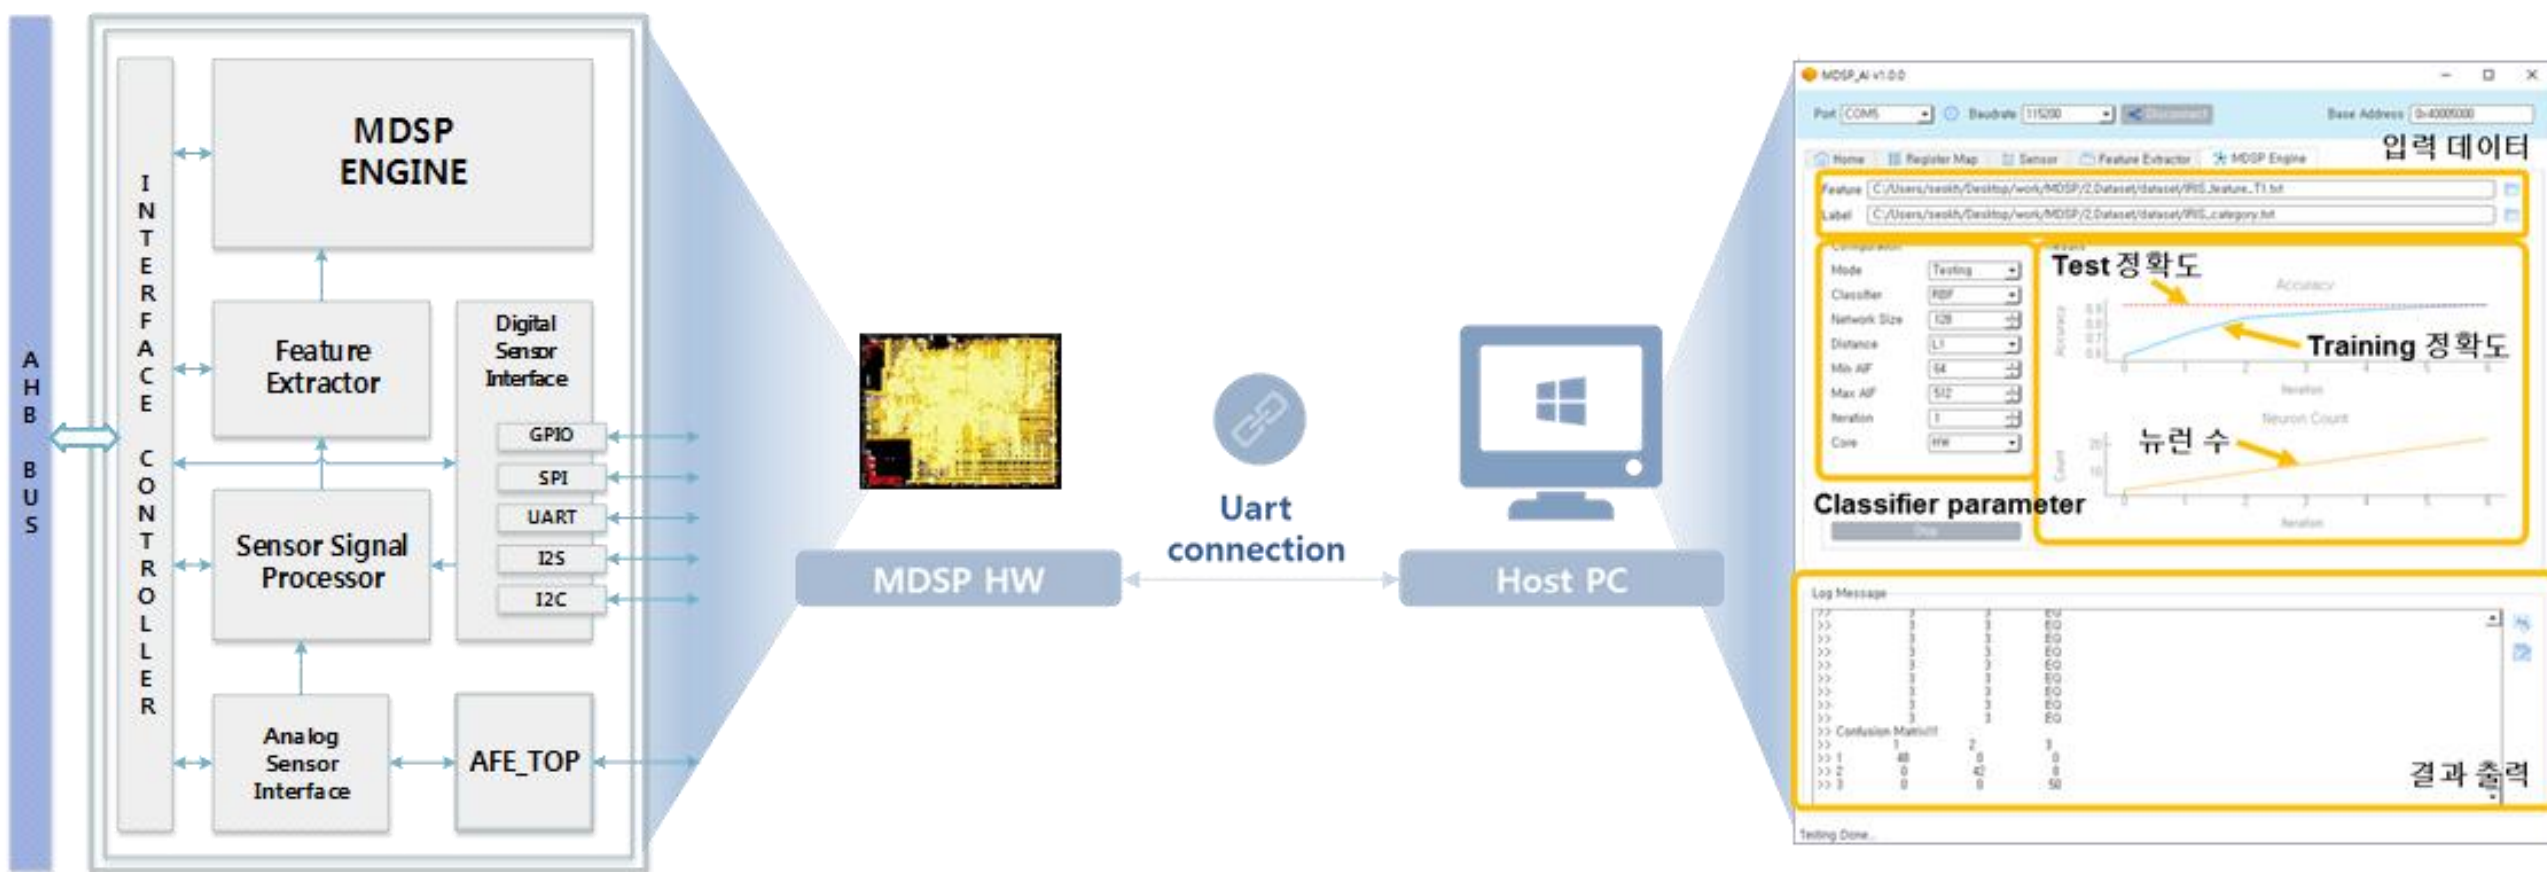

1. Lightweight AI SoC

1. Lightweight AI SoC

1. Lightweight AI SoC

1. Lightweight AI SoC

2. 2. Deep-Learning 가속기

KETI NNP Chip

4-stacked Memory

Camera

Host Platform
(Embedded, PC, ...)

UI

3. Spiking neural network Engine

3. Spiking neural network Engine

1. Digital Neuron Logic Chip 제작

다양한 Sensor Data

3. 뉴런모델 S/W 플랫폼 연동 검증

MNIST Data Set
CIFAR-10, etc.