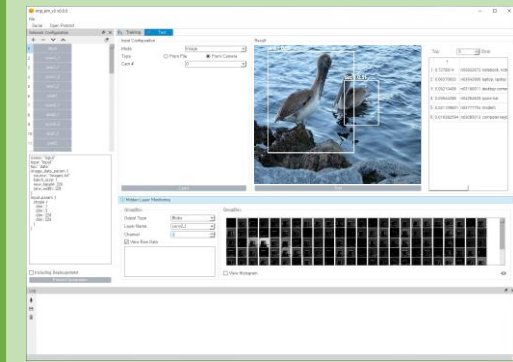

1. Lightweight AI SoC

1. Lightweight AI SoC

1. Lightweight AI SoC

1. Lightweight AI SoC

2. 2. Deep-Learning 가속기

KETI NNP Chip

4-stacked Memory

Camera

Host Platform
(Embedded, PC, ...)

UI

3. Spiking neural network Engine

3. Spiking neural network Engine

1. Digital Neuron Logic Chip 제작

다양한 Sensor Data

3. 뉴런모델 S/W 플랫폼 연동 검증

MNIST Data Set
CIFAR-10, etc.