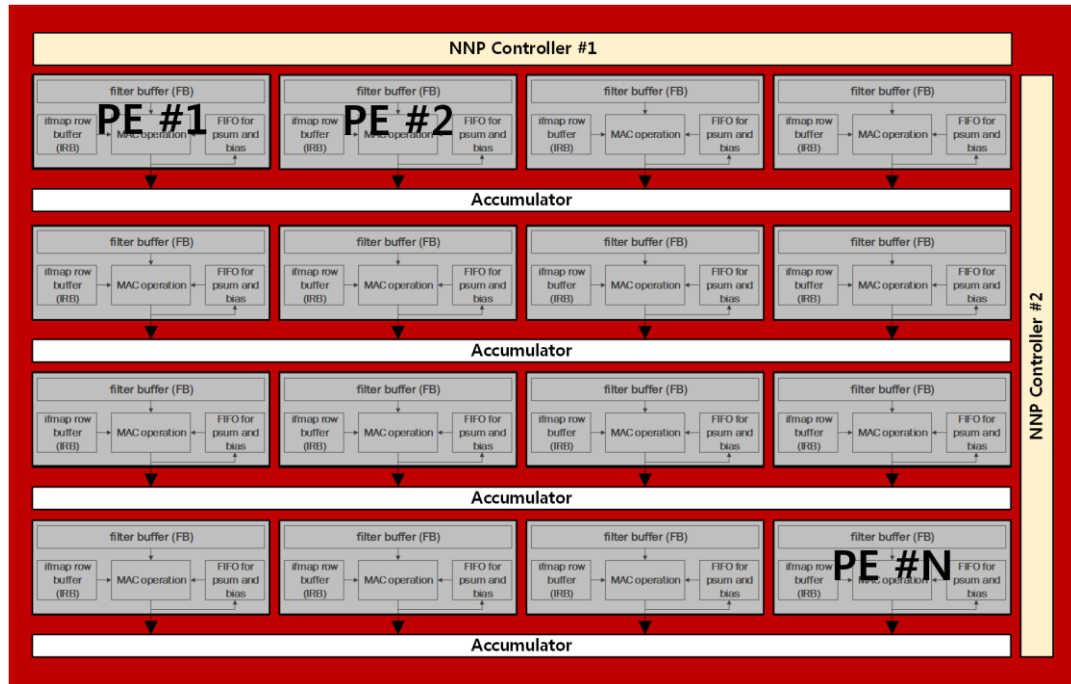

1. Lightweight AI SoC

1. Lightweight AI SoC

1. Lightweight AI SoC

1. Lightweight AI SoC

2. 2. Deep-Learning 가속기

KETI NNP Chip

4-stacked Memory

Camera

Host Platform
(Embedded, PC, ...)

UI

3. Spiking neural network Engine

3. Spiking neural network Engine

1. Digital Neuron Logic Chip 제작

다양한 Sensor Data

3. 뉴런모델 S/W 플랫폼 연동 검증

MNIST Data Set
CIFAR-10, etc.