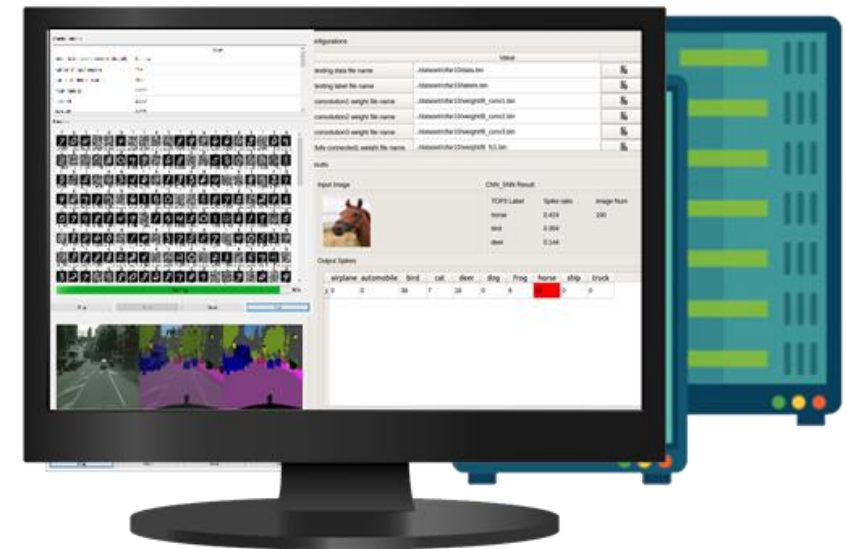

1. Lightweight AI SoC

1. Lightweight AI SoC

1. Lightweight AI SoC

1. Lightweight AI SoC

2. 2. Deep-Learning 가속기

KETI NNP Chip

4-stacked Memory

Camera

Host Platform
(Embedded, PC, ...)

UI

3. Spiking neural network Engine

3. Spiking neural network Engine

1. Digital Neuron Logic Chip 제작

다양한 Sensor Data

3. 뉴런모델 S/W 플랫폼 연동 검증

MNIST Data Set
CIFAR-10, etc.