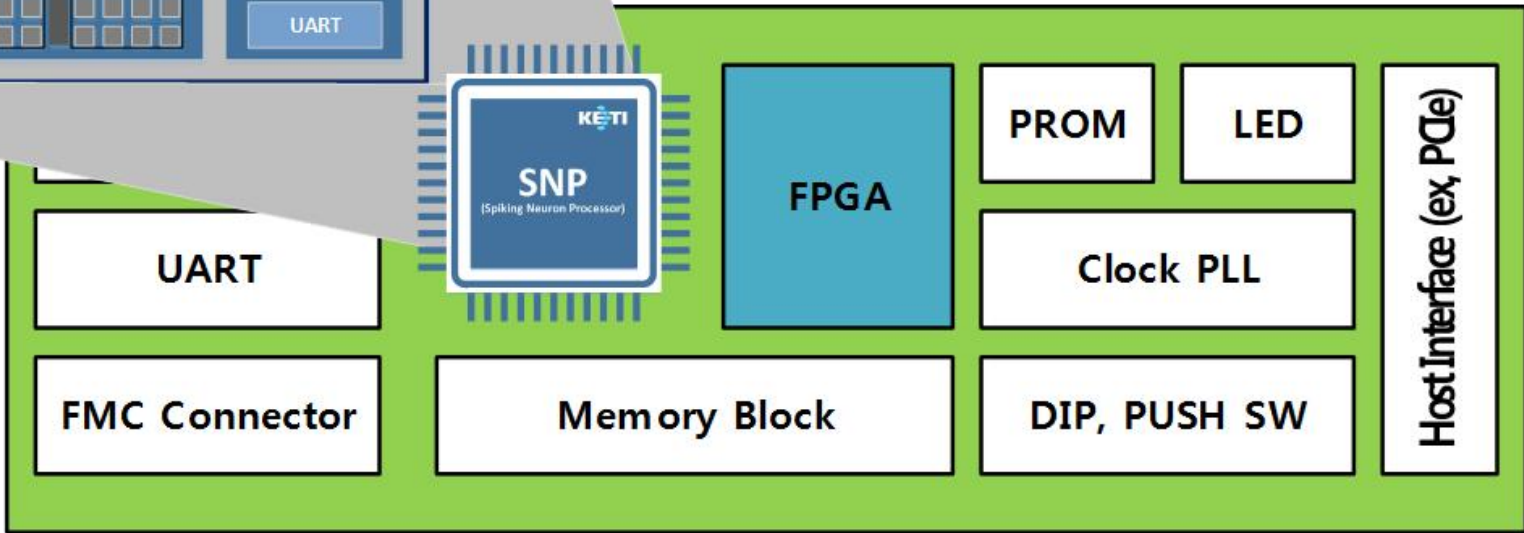

Host Platform
(Embedded, PC, ...)

UI

3. Spiking neural network Engine

3. Spiking neural network Engine

1. Digital Neuron Logic Chip 제작

다양한 Sensor Data

3. 뉴런모델 S/W 플랫폼 연동 검증

MNIST Data Set
CIFAR-10, etc.

2. Digital Neuron Logic Chip 검증보드 제작

3. Spiking neural network Engine