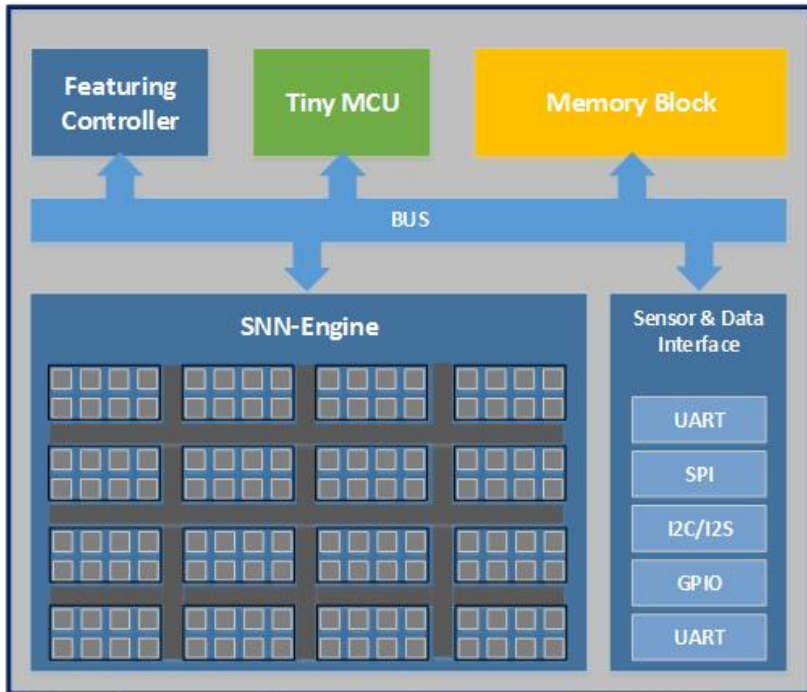

1. Lightweight AI SoC

1. Lightweight AI SoC

1. Lightweight AI SoC

1. Lightweight AI SoC

2. 2. Deep-Learning 가속기

KETI NNP Chip

4-stacked Memory

Camera

Host Platform
(Embedded, PC, ...)

UI

3. Spiking neural network Engine

3. Spiking neural network Engine

1. Digital Neuron Logic Chip 제작

다양한 Sensor Data

3. 뉴런모델 S/W 플랫폼 연동 검증

MNIST Data Set
CIFAR-10, etc.

2. Digital Neuron Logic Chip 검증보드 제작

3. Spiking neural network Engine