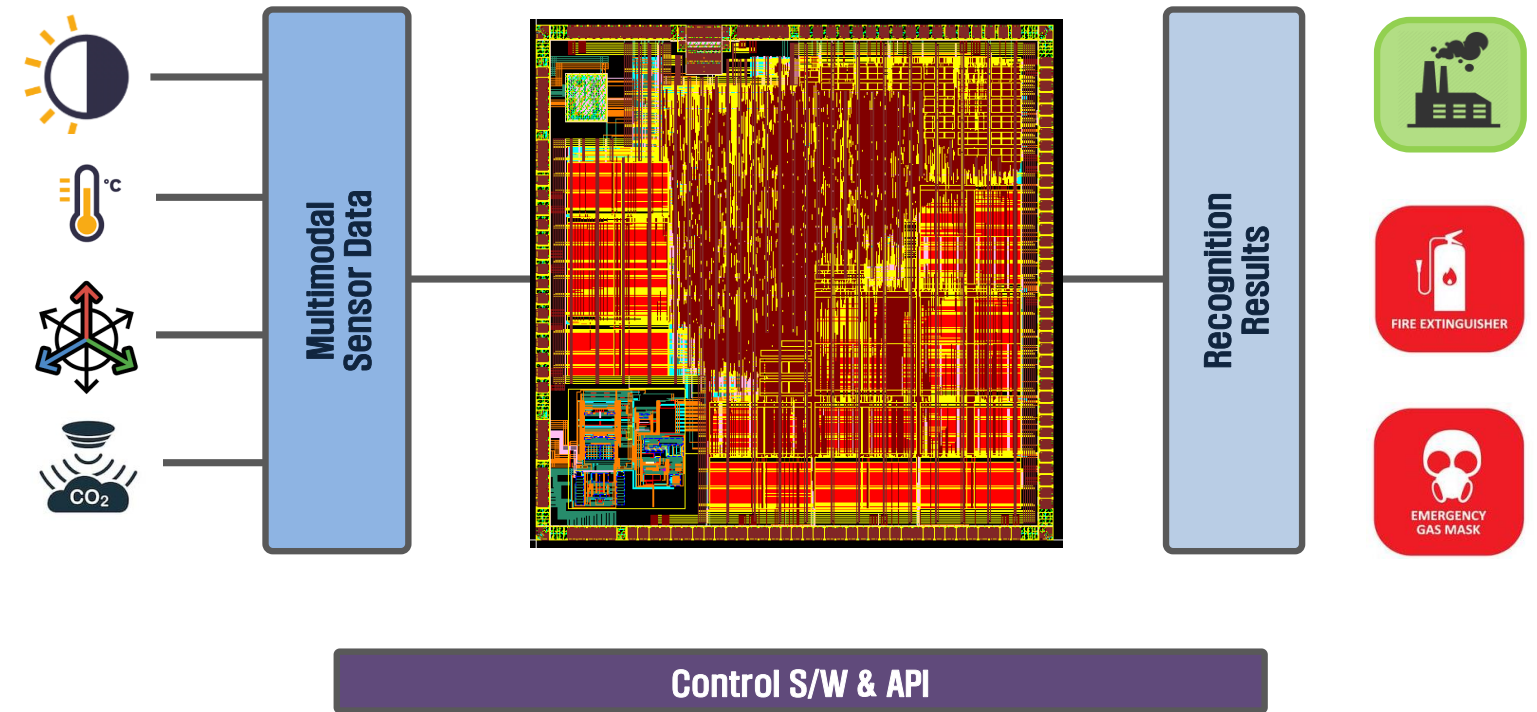

1. Lightweight AI SoC

1. Lightweight AI SoC

1. Lightweight AI SoC

1. Lightweight AI SoC

2. 2. Deep-Learning 가속기

KETI NNP Chip

4-stacked Memory

Camera

Host Platform
(Embedded, PC, ...)

UI

3. Spiking neural network Engine

3. Spiking neural network Engine

1. Digital Neuron Logic Chip 제작

다양한 Sensor Data

3. 뉴런모델 S/W 플랫폼 연동 검증

MNIST Data Set
CIFAR-10, etc.